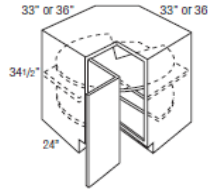

Base Lazy Susan Cabinet

BLS33
BLS36

*Note: