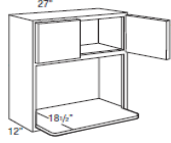

Wall Microwave Cabinet

WM2730
WM2736
WM2742